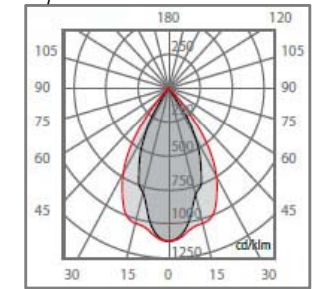

### Dimensions

### Luminous Intensity Distribution

Symmetric optic for indoor lighting, wide emission

Symmetric optic for indoor lighting, medium emission

Symmetric optic for indoor lighting, elliptic emission

Don't hesitate to contact our experts: Mónika Hosó (T: (06 1) 450 2701); István Hajdrik (T: (06 1) 450 2712); Balázs Lévai (T: (06 1) 450 2711); György Jánoska (T: 06 1) 450-2714)