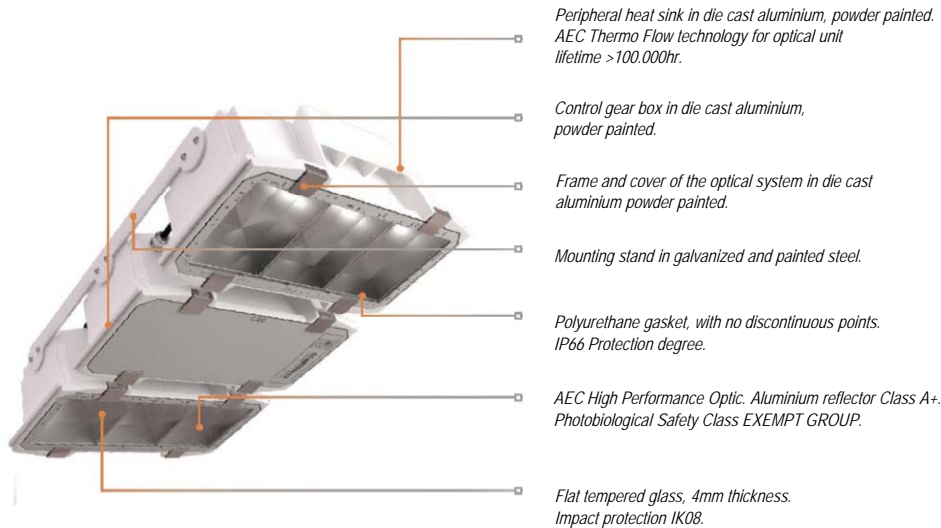

The Galileo Indoor high-bay luminaires are characterized by a long service life, efficient performance and low maintenance costs, which makes them ideal for illuminating of automated warehouses, assembly halls, extreme high-temperature manufacturing areas, commercial buildings and sports facilities.

### Dimensions