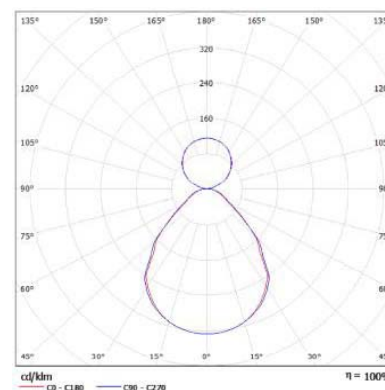

Dimensions

Luminous Intensity Distribution

Technical Data

Power: 45 W
 CRI Colour Rendering Index: 85+
 Lumen Output: 5,000 lm – direct component: 3,400 lm / indirect component: 1,600 lm
 Light Colour: 830 / 840
 Efficiency: 111 lm/W
 IP Rating: IP20
 Diffuser: Microprism (MPS)
 Body: ABS (Acrylnitril-Butadien-Styrol) with fibreglass reinforced recycled plastic
 Finish: Standard: Black or White (W) / Silver (Si) / Bronze (CH)
 Control: DALI Dimmable version available
 Power supply: Integral DALI dimmable
 Dimensions: 935mm x 360mm x 35mm
 Warranty: 5 years, with matched parts available <10 years