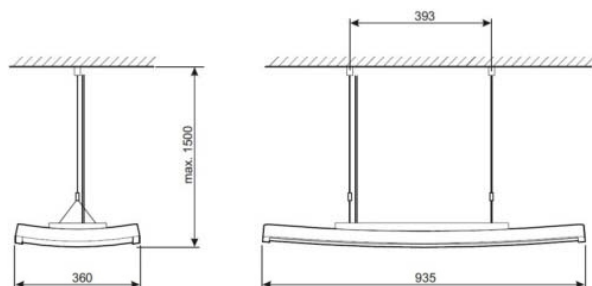

The Jep product family consists of ceiling, wall and suspended luminaires with a very low profile Glass Reinforced Plastic frame. Like a leaf held aloft on an autumn breeze, Jep appears to float above the room. Instead of jostling for attention, its unobtrusive elegance allows it to quietly take control over the architectural ambience of its surroundings. The gentle curve of the luminaire frame creates its own unique dynamic attraction while not competing with the building structure.

The figures speak for themselves: from just 45 watts the luminaire achieves 5000 Lumens (111 lumens per watt) with a 65% direct light and 35% in direct light to soften the contrast on ceilings. Integral DALI dimming allows light control to any space.

Dimensions

Luminous Intensity Distribution

Technical Data

Power: 45 W
 CRI Colour Rendering Index: 85+
 Lumen Output: 5,000 lm – direct component: 3,400 lm / indirect component: 1,600 lm
 Light Colour: 830 / 840
 Efficiency: 111 lm/W
 IP Rating: IP20
 Diffuser: Microprism (MPS)
 Body: ABS (Acrylnitril-Butadien-Styrol) with fibreglass reinforced recycled plastic
 Finish: Standard: Black or White (W) / Silver (Si) / Bronze (CH)
 Control: DALI Dimmable version available
 Power supply: Integral DALI dimmable
 Dimensions: 935mm x 360mm x 35mm
 Warranty: 5 years, with matched parts available <10 years