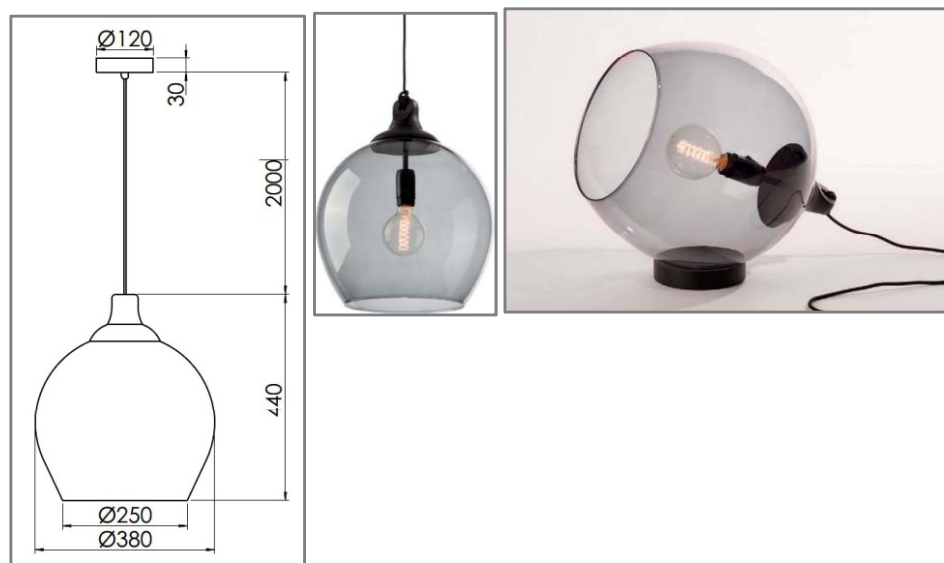

Dimensions

Photo: arsdigital - Fotolia

Type	Glass bulb	Wood
Finn TRG-N	Transparent, smoke grey	natur
Finn TBR-N	Transparent, bronze	natur
Finn TK-N	Transparent, clear	natur
Finn TRG-S	Transparent, smoke grey	black
Finn TBR-S	Transparent, bronze	black
Finn TK-S	Transparent, clear	black