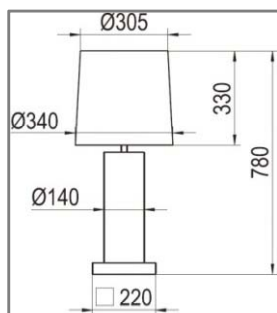

LED

The table light Grafica spreads a cosy light on a sideboard or a side table. The solid base is made of marbled granite with a built-in toggle switch. The motifs are made with laser finishing.

Dimensions