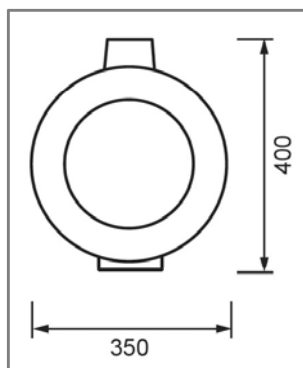

...wonderfully harmonious

li:fy®

Max. 1x40W, E14

LED

The two glass bodies of the DOLCE table lamp form a harmonic unit. The black interior surface creates an excellent contrast with the light-emitting glass element, providing an intense lighting experience.

- single light source
- transparent wire with switch

Dimensions

Photo: polygonchik - Fotolia

Don't hesitate to contact our experts: Mónika Hosó (T: (06 1) 450 2701); István Hajdrik (T: (06 1) 450 2712); Balázs Lévai (T: (06 1) 450 2711); György Jánoska (T: 06 1) 450-2714)