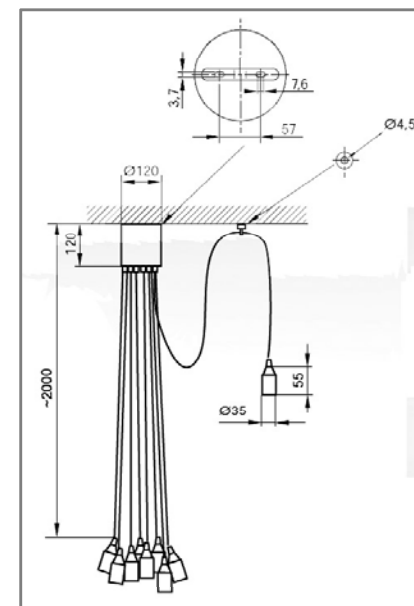

Don't hesitate to contact our experts: Mónika Hosó (T: (06 1) 450 2701); István Hajdrik (T: (06 1) 450 2712); Balázs Lévai (T: (06 1) 450 2711); György Jánoska (T: 06 1) 450-2714)