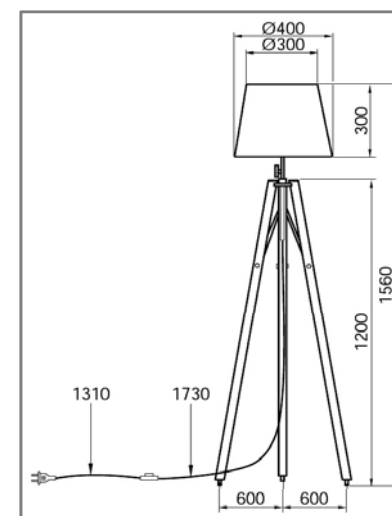

...ingeniously positioned

li:fy®

Max. 1x60W, E27

LED

Photo: virtua73 - stock.adobe.com

TIRA is an attractive, decorative three-legged floor lamp. Its lamp shade opened on top beautifies the environment further. The lamp provides shiny moments for relaxation and offers a variety of uses. The legs of the stand are made of wood and can be adjusted (height: 1560 mm, width: 600 mm).

- footswitch
- transparent cable.

Dimensions

Don't hesitate to contact our experts: Mónika Hosó (T: (06 1) 450 2701); István Hajdrik (T: (06 1) 450 2712); Balázs Lévai (T: (06 1) 450 2711); György Jánoska (T: 06 1) 450-2714)