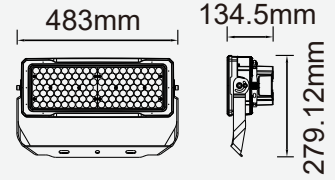

Lumosa Tiny

Trunion Mount Kit

Knuckle Mount Slip Fitter Kit

Stereo Base Installation

LED FLOODLIGHTS

LED Super Pro Floodlights

Available in 250W, 500W and 1000W, our heavy-duty IP66 LED Floodlights make a good choice for outdoor applications that need intensive and bright lighting. Never worry about efficiency — these floodlights are equipped with highly acclaimed LEDs provided by Samsung and Mean Well drivers for energy saving and temperature dissipation excellence.

- AC: 100-277V
- IP66 Rating and strong die cast aluminum body for durability
- 50,000-hr lifespan

- Available in 60° & 120° Beam Angle
- CRI: >70
- PF: > 0.9

BEAM ANGLE 120°

VT-253D

SKU: 494 | 4000K DAY WHITE
SKU: 501 | 6000K WHITE

WATTS	LUMENS	BOX	WEIGHT
250w	31250	1 pcs	8KG

BEAM ANGLE 60°

VT-252D

SKU: 495 | 4000K DAY WHITE
SKU: 500 | 6000K WHITE

BEAM ANGLE 120°

VT-503D

SKU: 496 | 4000K DAY WHITE

WATTS	LUMENS	BOX	WEIGHT
500w	62500	1 pcs	20.5KG