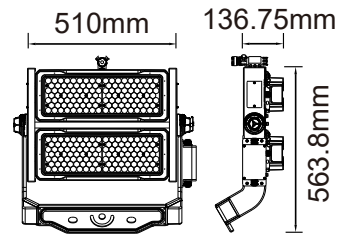

- AC: 100-277V
- IP66 Rating and strong die cast aluminum body for durability
- 50,000-hr lifespan

- Available in 60° & 120° Beam Angle
- CRI: >70
- PF: > 0.9

BEAM ANGLE 120°

VT-253D

SKU: 494 | 4000K DAY WHITE
SKU: 501 | 6000K WHITE

WATTS	LUMENS	BOX	WEIGHT
250w	31250	1 pcs	8KG

BEAM ANGLE 60°

VT-252D

SKU: 495 | 4000K DAY WHITE
SKU: 500 | 6000K WHITE

BEAM ANGLE 120°

VT-503D

SKU: 496 | 4000K DAY WHITE

WATTS	LUMENS	BOX	WEIGHT
500w	62500	1 pcs	20.5KG

BEAM ANGLE 60°

VT-502D

SKU: 497 | 4000K DAY WHITE

BEAM ANGLE 120°

VT-1003D

SKU: 498 | 4000K DAY WHITE

WATTS	LUMENS	BOX	WEIGHT
1000w	125000	1 pcs	30.8KG

BEAM ANGLE 60°