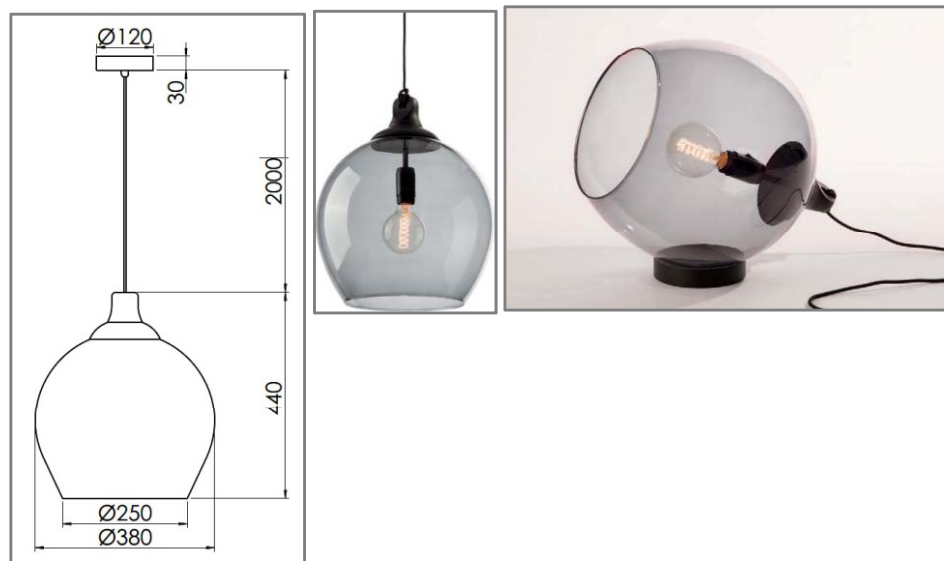

Dimensions

Photo: arsdigital - Fotolia

Type	Glass bulb	Wood
Finn TRG-N	Transparent, smoke grey	natur
Finn TBR-N	Transparent, bronze	natur
Finn TK-N	Transparent, clear	natur
Finn TRG-S	Transparent, smoke grey	black
Finn TBR-S	Transparent, bronze	black
Finn TK-S	Transparent, clear	black