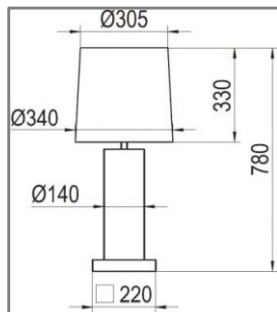

...table lamp enriched with graphic elements

li:fy®

LED

The table light Grafica spreads a cosy light on a sideboard or a side table. The solid base is made of marbled granite with a built-in toggle switch. The motifs are made with laser finishing.

### Dimensions

Don't hesitate to contact our experts: Mónika Hosó (T: (06 1) 450 2701); István Hajdrik (T: (06 1) 450 2712); Balázs Lévai (T: (06 1) 450 2711); Miklós Bükkös (T: (06 1) 450 2714)