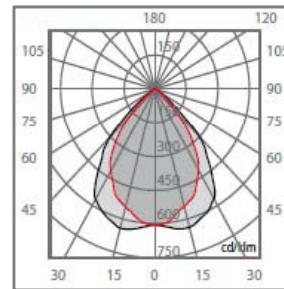

Dimensions

Luminous Intensity Distribution

Symmetric optic for indoor lighting, wide emission

Symmetric optic for indoor lighting, medium emission

Symmetric optic for indoor lighting, elliptic emission

Don't hesitate to contact our experts: Mónika Hosó (T: (06 1) 450 2701); István Hajdrik (T: (06 1) 450 2712); Balázs Lévai (T: (06 1) 450 2711); Miklós Bükkös (T: (06 1) 450 2714)