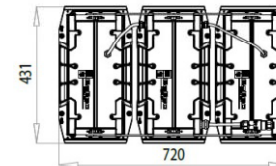

Dimensions

Luminous Intensity Distribution

Symmetric optic for indoor lighting, wide emission

Symmetric optic for indoor lighting, medium emission

Symmetric optic for indoor lighting, elliptic emission

Don't hesitate to contact our experts: Mónika Hosó (T: (06 1) 450 2701); István Hajdrik (T: (06 1) 450 2712); Balázs Lévai (T: (06 1) 450 2711); Miklós Bükkös (T: (06 1) 450 2714)