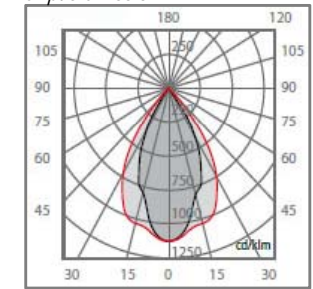

Dimensions

Luminous Intensity Distribution

Symmetric optic for indoor lighting, wide emission

Symmetric optic for indoor lighting, medium emission

Symmetric optic for indoor lighting, elliptic emission

Don't hesitate to contact our experts: Mónika Hosó (T: (06 1) 450 2701); István Hajdrik (T: (06 1) 450 2712); Balázs Lévai (T: (06 1) 450 2711); Miklós Bükkös (T: (06 1) 450 2714)