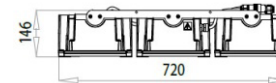

Dimensions

Luminous Intensity Distribution

Symmetric optic for indoor lighting, wide emission

Symmetric optic for indoor lighting, medium emission

Symmetric optic for indoor lighting, elliptic emission

Don't hesitate to contact our experts: Mónika Hosó (T: (06 1) 450 2701); István Hajdrik (T: (06 1) 450 2712); Balázs Lévai (T: (06 1) 450 2711); Miklós Bükkös (T: (06 1) 450 2714)