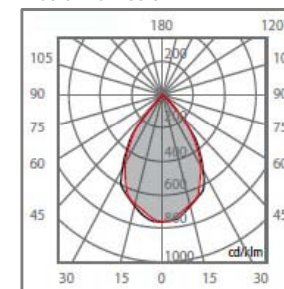

Dimensions

Luminous Intensity Distribution

Symmetric optic for indoor lighting, wide emission

Symmetric optic for indoor lighting, medium emission

Symmetric optic for indoor lighting, elliptic emission

Don't hesitate to contact our experts: Mónika Hosó (T: (06 1) 450 2701); István Hajdrik (T: (06 1) 450 2712); Balázs Lévai (T: (06 1) 450 2711); Miklós Bükkös (T: (06 1) 450 2714)