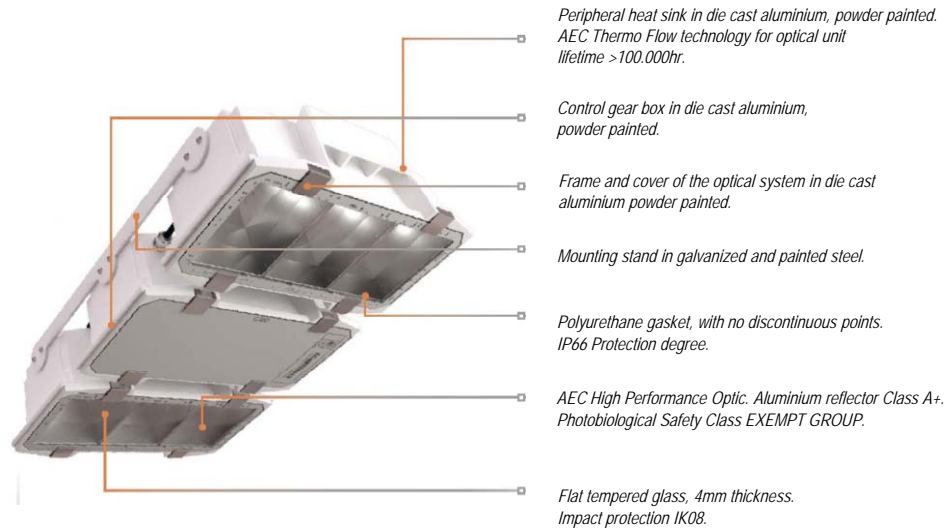

The Galileo Indoor high-bay luminaires are characterized by a long service life, efficient performance and low maintenance costs, which makes them ideal for illuminating of automated warehouses, assembly halls, extreme high-temperature manufacturing areas, commercial buildings and sports facilities.

Dimensions

Luminous Intensity Distribution

Symmetric optic for indoor lighting, wide emission

Symmetric optic for indoor lighting, medium emission

Symmetric optic for indoor lighting, elliptic emission

Don't hesitate to contact our experts: Mónika Hosó (T: (06 1) 450 2701); István Hajdrik (T: (06 1) 450 2712); Balázs Lévai (T: (06 1) 450 2711); Miklós Bükkös (T: (06 1) 450 2714)