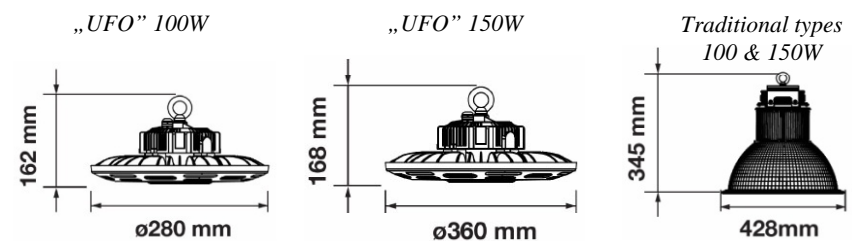

100 & 150W High Bay LED luminaires with UFO or traditional form factor.

Technical Data

UFO types (100 W – VT-9120; 150 W – VT-9170)

Supply voltage: 230 V, 50 Hz

Luminous flux: 12,000 lm (100 W), 18,000 lm (150W)

Colour temperature: 4,500K, 6,400K

Colour rendering index: >70

Power factor: >0.9

Beam angle: 120°

Body material: die cast aluminium

Protection degree: IP65

Warranty: 5 years

Traditional types (100 W – VT-9104; 150 W – VT-9155)

Supply voltage: 230 V, 50 Hz

Luminous flux: 12,000 lm (100 W), 18,600 lm (150W)

Colour temperature: 4,500K, 6,400K

Colour rendering index: >70

Power factor: >0.9

Beam angle: 90° / 120°

Body material: die cast aluminium

Protection degree: IP44

Dimensions of 120° types: Ø535mm x 306mm

Dimensions

Don't hesitate to contact our experts: Mónika Hosó (T: (06 1) 450 2701); István Hajdrik (T: (06 1) 450 2712); Balázs Lévai (T: (06 1) 450 2711); Miklós Bükkös (T: (06 1) 450 2714)