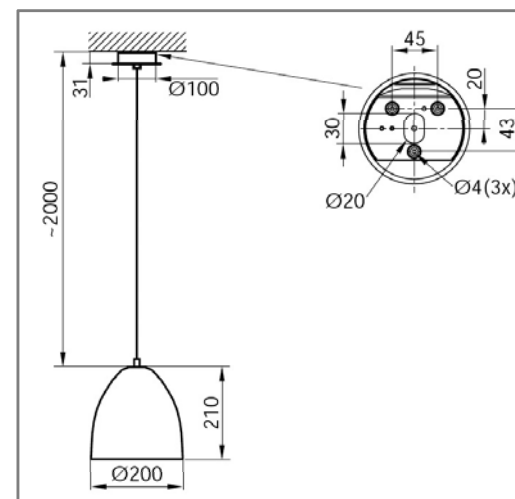

Dimensions

Don't hesitate to contact our experts: Mónika Hosó (T: (06 1) 450 2701); István Hajdrik (T: (06 1) 450 2712); Balázs Lévai (T: (06 1) 450 2711); Miklós Bükkös (T: (06 1) 450 2714)