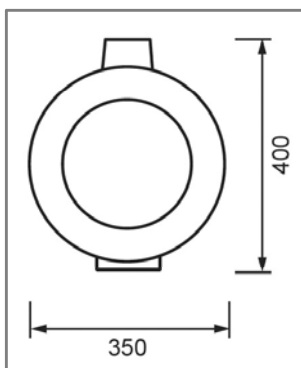

...wonderfully harmonious

li:fy®

Max. 1x40W, E14

LED

The two glass bodies of the DOLCE table lamp form a harmonic unit. The black interior surface creates an excellent contrast with the light-emitting glass element, providing an intense lighting experience.

- single light source
- transparent wire with switch

### Dimensions

Photo: polygonchik - Fotolia

Don't hesitate to contact our experts: Mónika Hosó (T: (06 1) 450 2701); István Hajdrik (T: (06 1) 450 2712); Balázs Lévai (T: (06 1) 450 2711);  
Miklós Bükkös (T: (06 1) 450 2714)