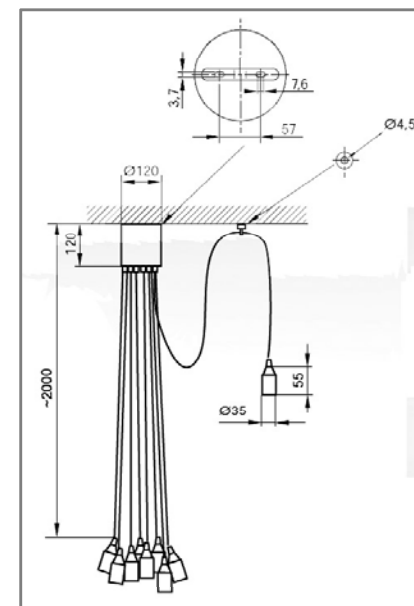

Max. 9x60W, E27

Coloured textile fibres, glamorous sockets, different light sources - this is the BUNDLE. The coloured textile fibres can be flexibly attached with fasteners, offering a range of placement options.

- The screwed ceiling rose made of glossy chrome
- Textile fibres are green, red, blue, white and black

Photo: Vadim Andrushchenko - stock.adobe.com

Dimensions

Don't hesitate to contact our experts: Mónika Hosó (T: (06 1) 450 2701); István Hajdrik (T: (06 1) 450 2712); Balázs Lévai (T: (06 1) 450 2711); Miklós Bükkös (T: (06 1) 450 2714)