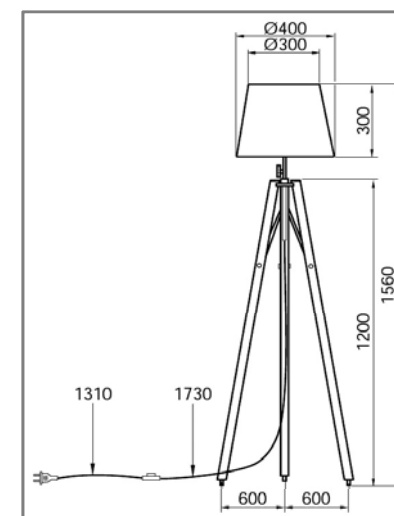

Don't hesitate to contact our experts: Mónika Hosó (T: (06 1) 450 2701); István Hajdrik (T: (06 1) 450 2712); Balázs Lévai (T: (06 1) 450 2711); Miklós Bükkös (T: (06 1) 450 2714)