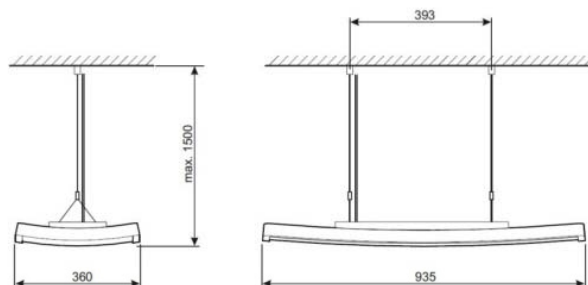

The Jep product family consists of ceiling, wall and suspended luminaires with a very low profile Glass Reinforced Plastic frame. Like a leaf held aloft on an autumn breeze, Jep appears to float above the room. Instead of jostling for attention, its unobtrusive elegance allows it to quietly take control over the architectural ambience of its surroundings. The gentle curve of the luminaire frame creates its own unique dynamic attraction while not competing with the building structure.

The figures speak for themselves: from just 45 watts the luminaire achieves 5000 Lumens (111 lumens per watt) with a 65% direct light and 35% in direct light to soften the contrast on ceilings. Integral DALI dimming allows light control to any space.

Dimensions

Luminous Intensity Distribution

Technical Data

Power: 45 W
 CRI Colour Rendering Index: 85+
 Lumen Output: 5,000 lm – direct component: 3,400 lm / indirect component: 1,600 lm
 Light Colour: 830 / 840
 Efficiency: 111 lm/W
 IP Rating: IP20
 Diffuser: Microprism (MPS)
 Body: ABS (Acrylnitril-Butadien-Styrol) with fibreglass reinforced recycled plastic
 Finish: Standard: Black or White (W) / Silver (Si) / Bronze (CH)
 Control: DALI Dimmable version available
 Power supply: Integral DALI dimmable
 Dimensions: 935mm x 360mm x 35mm
 Warranty: 5 years, with matched parts available <10 years