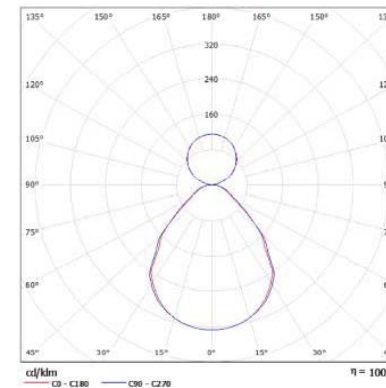

Dimensions

Luminous Intensity Distribution

Technical Data

Power: 45 W
 CRI Colour Rendering Index: 85+
 Lumen Output: 5,000 lm – direct component: 3,400 lm / indirect component: 1,600 lm
 Light Colour: 830 / 840
 Efficiency: 111 lm/W
 IP Rating: IP20
 Diffuser: Microprism (MPS)
 Body: ABS (Acrylnitril-Butadien-Styrol) with fibreglass reinforced recycled plastic
 Finish: Standard: Black or White (W) / Silver (Si) / Bronze (CH)
 Control: DALI Dimmable version available
 Power supply: Integral DALI dimmable
 Dimensions: 935mm x 360mm x 35mm
 Warranty: 5 years, with matched parts available <10 years