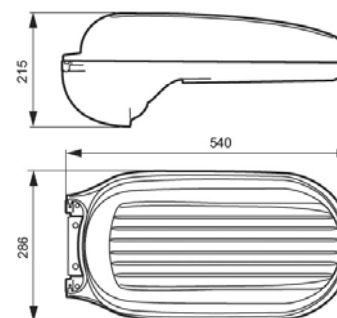

On Ø46-60mm pole top or bracket mounted street lighting modular luminaires. Supplied with appropriate converter for the operating of LED panels.

Their AB1 optic is suitable for carriageways with a width greater than 0.85 times the height of installation.

Luminaire body and cover with highly aesthetic longitudinal cooling fins are made from die-cast aluminium, coated by silver-coloured polyester powder.

The material of gaskets is anti-aging rubber and the cover glass is made of 4mm thick extra-clear tempered glass. The material of the closure clips is stainless steel.

### Dimensions