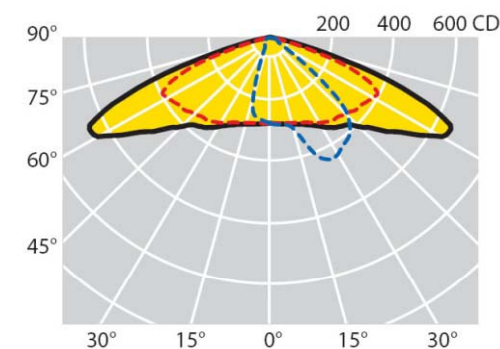

Luminous Intensity Distribution

ADVANCE AB1

C max = 15°

Type	Light Source	Energy Efficiency Class, EEC*	Dimensions (mm)	Mass (kg)	Product Code
ADVANCE AB1 LED 16W	15 pcs 1,950lm / 4,000K LED modules	A	540 x 286 x 215	8.7	1-27-15-0034
ADVANCE AB1 LED 26W	15 pcs 2,860lm / 4,000K LED modules	A	540 x 286 x 215	8.7	1-27-15-0054
ADVANCE AB1 LED 33W	15 pcs 3,450lm / 4,000K LED modules	A	540 x 286 x 215	8.7	1-27-15-0035
ADVANCE AB1 LED 22W	20 pcs 2,550lm / 4,000K LED modules	A	540 x 286 x 215	8.9	1-27-15-0055
ADVANCE AB1 LED 45W	20 pcs 4,700lm / 4,000K LED modules	A	540 x 286 x 215	8.9	1-27-15-0036
ADVANCE AB1 LED 50W	20 pcs 5,050lm / 4,000K LED modules	A	540 x 286 x 215	8.9	1-27-15-0056
ADVANCE AB1 LED 55W	25 pcs 5,700lm / 4,000K LED modules	A	540 x 286 x 215	8.9	1-27-15-0057
ADVANCE AB1 LED 65W	30 pcs 6,680lm / 4,000K LED modules	A	540 x 286 x 215	9.0	1-27-15-0037
ADVANCE AB1 LED 76W	35 pcs 7,750lm / 4,000K LED modules	A	540 x 286 x 215	9.0	1-27-15-0058
ADVANCE AB1 LED 82W	38 pcs 8,380lm / 4,000K LED modules	A	540 x 286 x 215	9.1	1-27-15-0034
ADVANCE AB1 LED 94W	38 pcs 9,300lm / 4,000K LED modules	A	540 x 286 x 215	9.1	1-27-15-0034

* This luminaire is compatible with bulbs of the following energy efficiency classes This luminaire contains built-in LED lamps. The lamps cannot be changed in the luminaire.

Don't hesitate to contact our experts: Mónika Hosó (T: (06 1) 450 2701); István Hajdrik (T: (06 1) 450 2712); Balázs Lévai (T: (06 1) 450 2711); Katalin Svintek (T: (06 1) 450 2714)