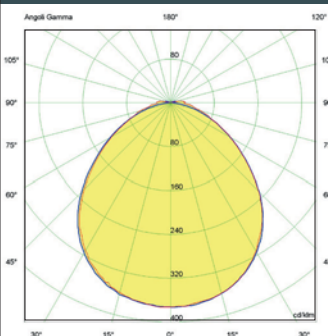

PHOTOMETRIC DATA SAMPLE - VIVI 400 HIGH POWER LED

SAVE -40%

HIGH POWER LED 50W
(power consumption)

Area: 10x10mt
Height: 3,5mt
28 lux

VIVI 400 E27

HQI 70W 84W
(power consumption)

Area: 10x10mt
Height: 3,5mt
28 lux