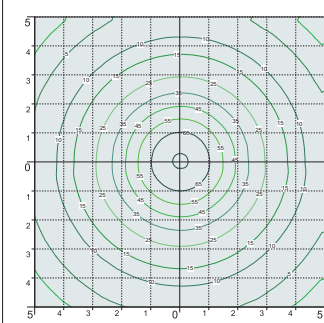

PHOTOMETRIC DATA SAMPLE - VIVI 400 HIGH POWER LED

SAVE -40%

HIGH POWER LED 50W
(power consumption)

Area: 10x10mt
Height: 3,5mt
28 lux

VIVI 400 E27

HQI 70W 84W
(power consumption)

Area: 10x10mt
Height: 3,5mt
28 lux