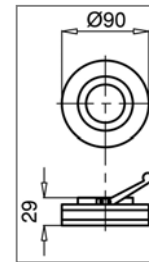

Méreték/Dimensions

ALU-LED DECOR 10105GL1/AL

ALU-LED DECOR 50105GL1/AL

Műszaki adatok /Technical Data

| | | | | | | |
|-------|------|-------|---------------------------|-------|---------------------------|-----|
| 12V | III | IP20 | ↑ | F | GU5.3 | LED |
| Ø60mm | 50mm | 22 | 50 | 0.036 | ALU-LED DECOR 10105GL1/AL | |
| 23.5 | 50 | 0.036 | ALU-LED DECOR 50105GL1/AL | | | |