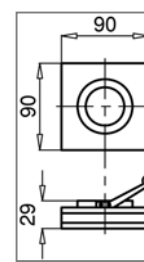

Méreték/Dimensions

ALU-LED DECOR 10105GL1/AL

ALU-LED DECOR 50105GL1/AL

Műszaki adatok /Technical Data

| | | | | | | |
|-------|------|-------|---------------------------|-------|---------------------------|-----|
| 12V | III | IP20 | ↑ | F | GU5.3 | LED |
| Ø60mm | 50mm | 22 | 50 | 0.036 | ALU-LED DECOR 10105GL1/AL | |
| 23.5 | 50 | 0.036 | ALU-LED DECOR 50105GL1/AL | | | |