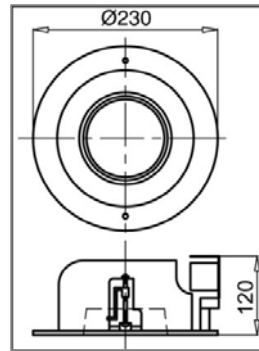

To make the mounting easier, the operating units are prepared for passing through wiring.

CAT DECOR 10226BF/MC/2

CAT DECOR 50226BF/MC/2

Méretetek/Dimensions

CAT DECOR 10226BF/MC/2

CAT DECOR 50226BF/MC/2

Működtető egység/Controlgear