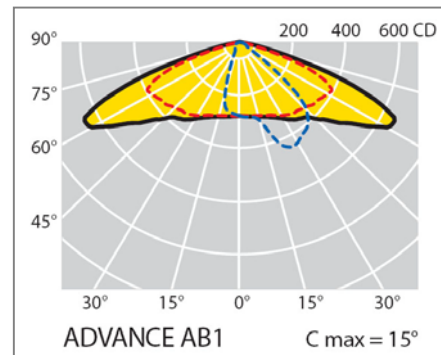

The material of gaskets is anti-aging rubber and the cover glass is made of 4mm thick extra-clear tempered glass.

The material of the closure clips is stainless steel.

Méreték/Dimensions

Fényeloszlás/Luminous Intensity Distribution