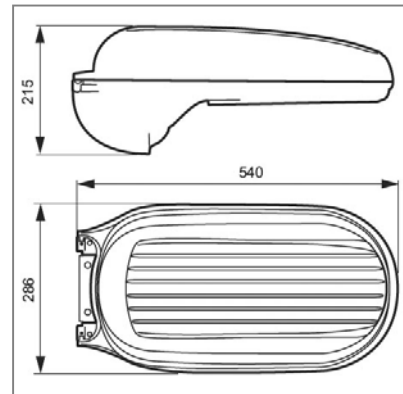

Méreték/Dimensions