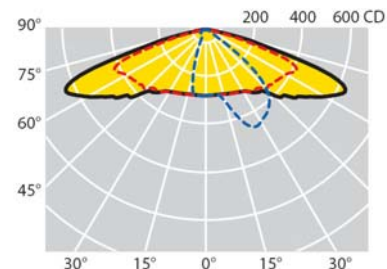

Fényeloszlás/Luminous Intensity Distribution

TREND 4 WAY LED - AB1

C max = 15°

Műszaki adatok/Technical Data

Típusválaszték/Available Types

*A lámpatest a következő energiahatékonyságú égőkkel tud működni/This luminaire is compatible with bulbs of the following energy efficiency classes

A lámpatest beépített LED lámpákat tartalmaz. A lámpák nem cserélhetők a lámpatestben.

This luminaire contains built-in LED lamps. The lamps cannot be changed in the luminaire.

Típus Type	Fényforrás Light Source	Energiahatékonysági osztály* EEC*	Méretetek Dimensions (mm)	Tömeg Mass (kg)	Termékkód Product Code
TREND 4 WAY LED 76W	24 db/pcs 8,200lm / 4,500K LED modul/modules	A	366x570x145	9.68	1-27-15-0039
TREND 4 WAY LED 96W	30 db/pcs 10,600lm / 4,500K LED modul/modules	A	366x570x145	9.68	1-27-15-0040
TREND 5 WAY LED 104W	42 db/pcs 11,870lm / 4,500K LED modul/modules	A	420x574x165	13.00	1-27-15-0043
TREND 4 WAY LED 115W	36 db/pcs 12,300lm / 4,500K LED modul/modules	A	366x570x145	10.68	1-27-15-0041
TREND 5 WAY LED 120W	56 db/pcs 13,600lm / 4,500K LED modul/modules	A	420x574x165	13.00	1-27-15-0044
TREND 4 WAY LED 134W	42 db/pcs 14,450lm / 4,500K LED modul/modules	A	366x570x145	10.68	1-27-15-0042
TREND LED adapter Ø60mm-es oszlopcsúcsához		-	-	-	1-27-99-0052
TREND LED adapter Ø76mm-es oszlopcsúcsához		-	-	-	1-27-99-0053