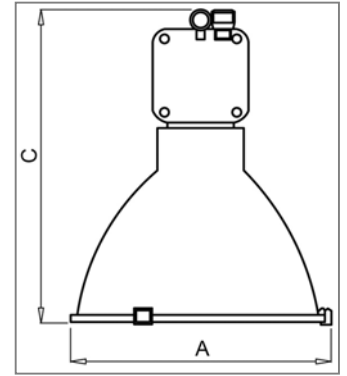

These rotation symmetric light distribution luminaires with direct light beams are intended for decorative illuminating of high-bay buildings, industrial halls, gymnasiums and warehouses. Owing to their smooth line form, they can be used in any environment. The gear box containing the high heat-resistance, thermally protected inductive ballasts is made from die-cast aluminium and connected to the rotation parabolic high-glass aluminium reflector. The electrical connection is made through cable gland PG13.5. The body is covered with a toughened glass refractor. The luminaires are suitable for operation of 150-400W HPS or MH lamps, the position of which can be adjusted regarding to the refractor. It means that the light distribution of the luminaires can be modified, i.e. they can be used in different installation heights. On special request, versions from the ...560 types are available equipped with E40 cap Hg-lamps. For pendant mounting, a hook ring should be used. The toughened glass refractor is protected by chain against falling down. The pressure-compensating valve on the body contributes to the long life of the gland.

Típus Type	Fényforrás Light Source	Energiahatékonysági osztály* EEC*	Fej Cap	Méreték A x C Dimensions (mm)	Tömeg Mass (kg)	Termékkód Product Code
YES SHOW 425/70	1x70W nagyny. Na/fémhalogénlámpa/HPS/MH lamp	A+ A	E27	Ø437x580	8.5	1-30-14-0053
YES SHOW 425/150	1x150W nagyny. Na/fémhalogénlámpa/HPS/MH lamp	A+ A	E40	Ø437x580	8.5	1-30-14-0045
YES SHOW 425/250	1x250W nagyny. Na/fémhalogénlámpa/HPS/MH lamp	A+ A	E40	Ø437x580	9.6	1-30-14-0046
YES SHOW 560/250	1x250W nagyny. Na/fémhalogénlámpa/HPS/MH lamp	A+ A	E40	Ø573x674	11.53	1-30-14-0047
YES SHOW 560/400	1x400W nagyny. Na-lámpa/HPS lamp	A+ A	E40	Ø573x674	12.83	1-30-13-0046
YES SHOW 560/MH4	1x400W fémhalogénlámpa/MH lamp	A+ A	E40	Ø573x674	12.63	1-30-14-0048