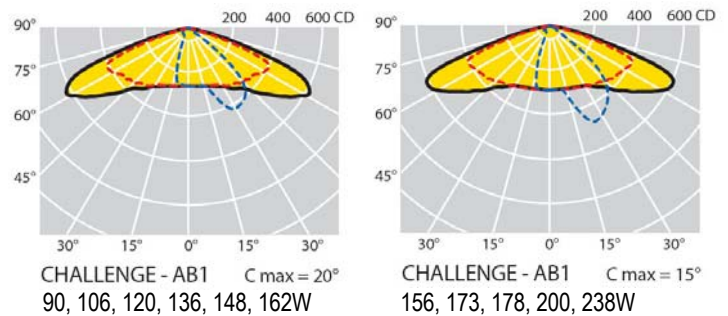

Fényeloszlás/Luminous Intensity Distribution

Műszaki adatok/Technical Data

Típusválaszték/Available Types

*A lámpatest a következő energiahatékonyságú égőkkel tud működni/This luminaire is compatible with bulbs of the following energy efficiency classes

A lámpatest beépített LED lámpákat tartalmaz. A lámpák nem cserélhetők a lámpatestben.

This luminaire contains built-in LED lamps. The lamps cannot be changed in the luminaire.

Típus Type	Fényforrás Light Source	Energiahatékonysági osztály* EEC*	Méretetek Dimensions (mm)	Tömeg Mass (kg)	Termékkód Product Code
CHALLENGE AB1 LED 106W	49 db/pcs 11,800lm / 4,000K LED modul/modules	A	440x727x308	16.90	1-27-15-0060
CHALLENGE AB1 LED 90W	56 db/pcs 10,650lm / 4,000K LED modul/modules	A	440x727x308	16.90	1-27-15-0059
CHALLENGE AB1 LED 120W	56 db/pcs 13,150lm / 4,000K LED modul/modules	A	440x727x308	16.90	1-27-15-0061
CHALLENGE AB1 LED 135W	63 db/pcs 14,710lm / 4,000K LED modul/modules	A	440x727x308	17.00	1-27-15-0062
CHALLENGE AB1 LED 148W	70 db/pcs 16,050lm / 4,000K LED modul/modules	A	440x727x308	17.10	1-27-15-0063
CHALLENGE AB1 LED 162W	75 db/pcs 17,000lm / 4,000K LED modul/modules	A	440x727x308	17.50	1-27-15-0064
CHALLENGE AB1 LED 178W	63 db/pcs 19,260lm / 4,500K LED modul/modules	A	440x727x308	16.50	1-27-15-0066
CHALLENGE AB1 LED 156W	63 db/pcs 18,020lm / 4,500K LED modul/modules	A	440x727x308	16.70	1-27-15-0065
CHALLENGE AB1 LED 173W	70 db/pcs 20,020lm / 4,500K LED modul/modules	A	440x727x308	16.80	1-27-15-0067
CHALLENGE AB1 LED 200W	70 db/pcs 22,400lm / 4,500K LED modul/modules	A	440x727x308	16.80	1-27-15-0068
CHALLENGE AB1 LED 238W	75 db/pcs 24,700lm / 4,500K LED modul/modules	A	440x727x308	17.20	1-27-15-0069